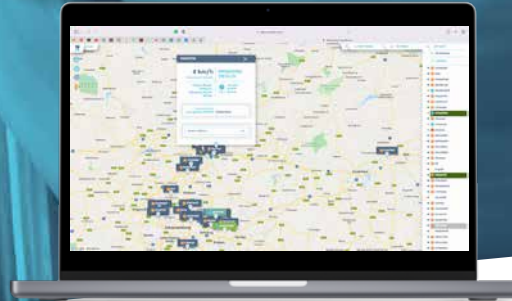

NETSTAR FLEET MANAGER

For fleets with more **ADVANCED** needs, our Fleet Manager will help you to improve the efficiency and ROI of your fleet by knowing exactly what and how your vehicles and drivers are doing.

36-MONTH RENTAL:

R 208 per month
(excl. VAT)

No upfront payment

Key benefits:

- Driver & fleet safety & security
- Better control & fleet utilisation
- Increased efficiencies & fuel savings