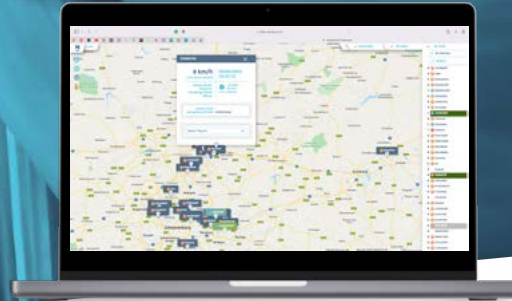

NETSTAR FLEET MANAGER

For fleets with more **ADVANCED** needs, our Fleet Manager will help you to improve the efficiency and ROI of your fleet by knowing exactly what and how your vehicles and drivers are doing.

36-MONTH RENTAL:

R 208 per month
(excl. VAT)

No upfront payment

Key benefits:

- Driver & fleet safety & security
- Better control & fleet utilisation
- Increased efficiencies & fuel savings