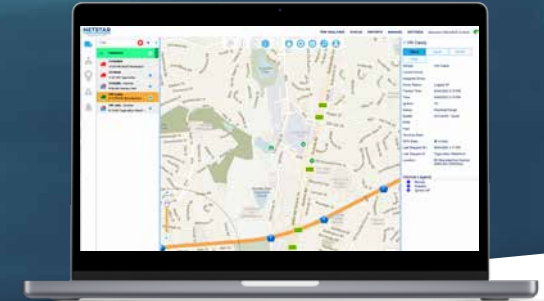

NETSTAR PROFLEET MANAGER

For enterprise fleets with **COMPLEX** needs, our ProFleet Manager ensures comprehensive fleet management, risk mitigation and compliance management of all your vehicles, including your trailers and cargo.

**Pricing
on request**

Key benefits:

- Driver, fleet & cargo safety & security
- Bespoke solutions to fit all enterprise fleet needs
- Improved return on investment