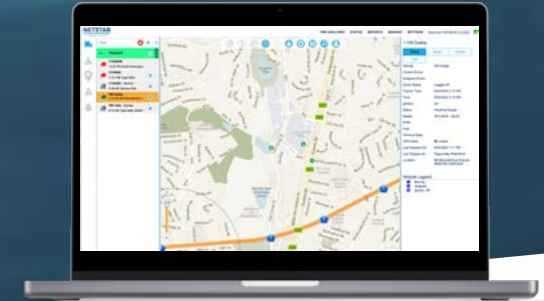

NETSTAR PROFLEET MANAGER

For enterprise fleets with **COMPLEX** needs, our ProFleet Manager ensures comprehensive fleet management, risk mitigation and compliance management of all your vehicles, including your trailers and cargo.

**Pricing
on request**

Key benefits:

- Driver, fleet & cargo safety & security
- Bespoke solutions to fit all enterprise fleet needs
- Improved return on investment